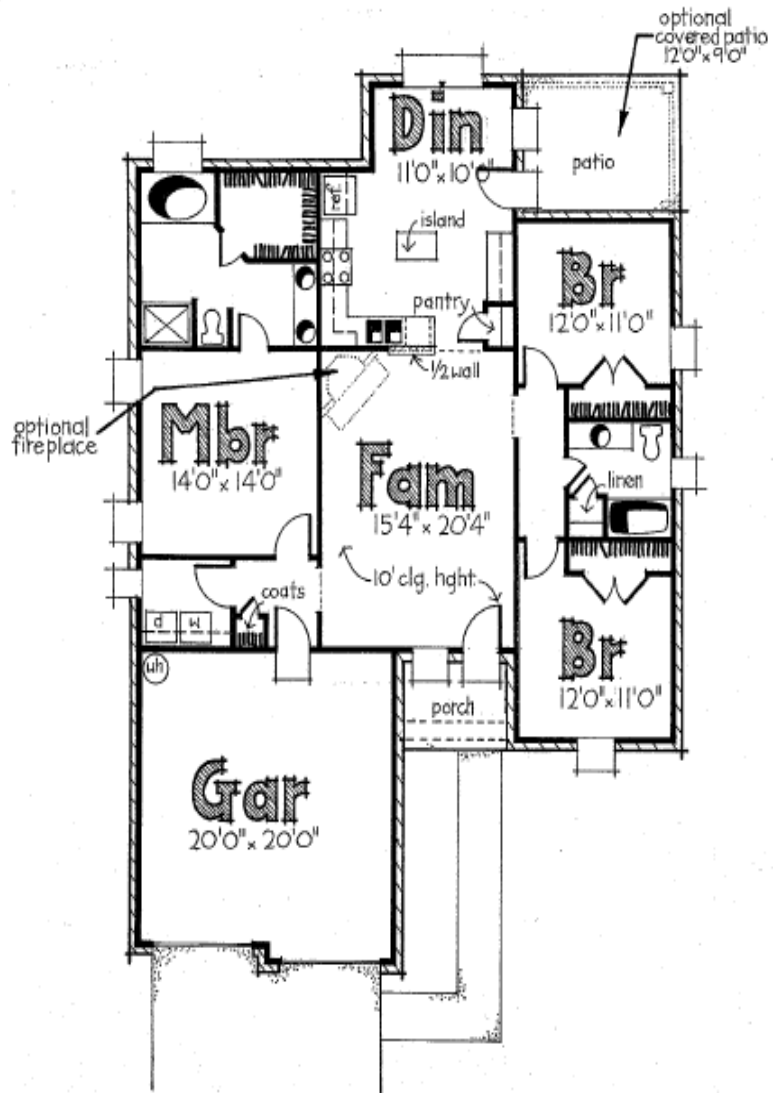

"Somerset"

116 Somerset Park Dr.

Signature Features

- Crown Molding in Foyer and Family Room
- Smooth Ceilings Throughout
- Decorative Lighting Package
- Hardwood Flooring in Foyer
- Mannington Resilient Flooring in all Wet Areas
- 5 1/4" Base and 3 1/4" Trim
- Frigidaire Stainless Steel Appliances
- Slide in Range with Over Range Microwave
- Garbage Disposal
- Dishwasher
- Price Pfister Brushed Nickel Faucets
- Custom Cabinets by Wellborn Forest with 36" Uppers Cultured Marble Vanity Tops in Baths
- Full Sod Yard with Rear Patio
- Low-E Insulated Energy Efficient Windows with Tilt Sash
- Decorative Wrought Iron Mail Box and Post
- Architectural Shingles
- Cat-5 and RG-6 Cable
- 2-10 Home Buyers Warranty

Custom Options

- Floor Level Stacked Stone Vented Gas Fire Place
- Premium Lot

Information believed to be accurate but not warranted. All features, designs and specifications are subject to change without notice. For informational purposes only. Not part of a legal contract. 3/31/10