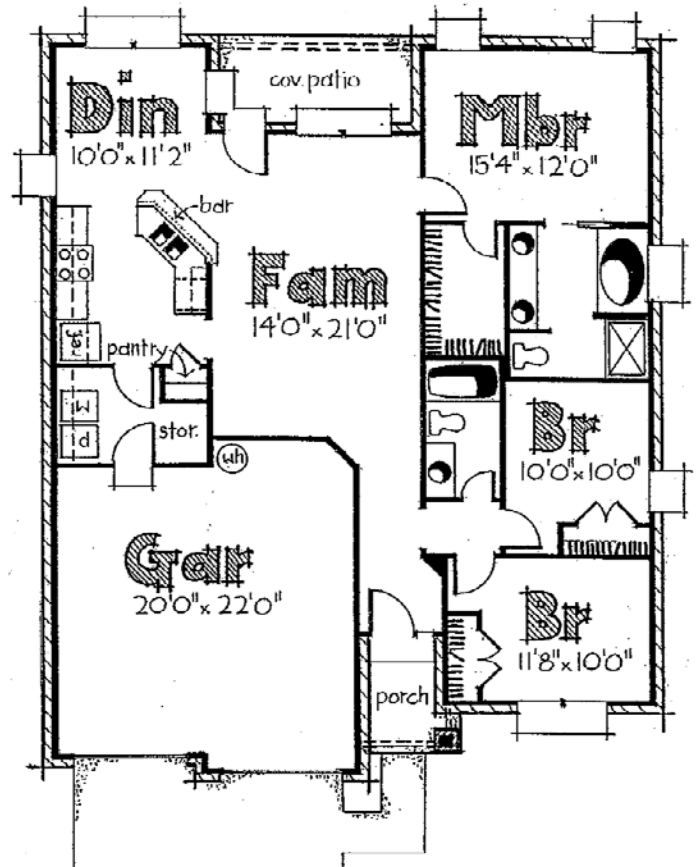

"Somerset"

118 Somerset Park Dr.

\$164,175

Signature Features

- Crown Molding in Foyer and Family Room
- Smooth Ceilings Throughout
- Decorative Lighting Package
- Hardwood Flooring in Foyer
- Mannington Resilient Flooring in all Wet Areas
- 5 ¼" Base and 3 ¼" Trim
- Frigidaire Stainless Steel Appliances
- Slide in Range with Over Range Microwave
- Garbage Disposal
- Dishwasher
- Fiberglass Soaker Tub in Master
- Price Pfister Brushed Nickel Faucets
- Custom Cabinets by Wellborn Forest with 36" Uppers
- Cultured Marble Vanity Tops in Baths
- Full Sod Yard with Rear Patio
- Low-E Insulated Energy Efficient Windows with Tilt Sash
- Decorative Wrought Iron Mail Box and Post
- Architectural Shingles
- Cat-5 and RG-6 Cable
- 2-10 Home Buyers Warranty

Custom Options

- Floor Level Stacked Stone Gas Fireplace
- Gas Drop to House
- Premium Lot

Information believed to be accurate but not warranted. All features, designs and specifications are subject to change without notice. For informational purposes only. Not part of a legal contract. 2/1/10