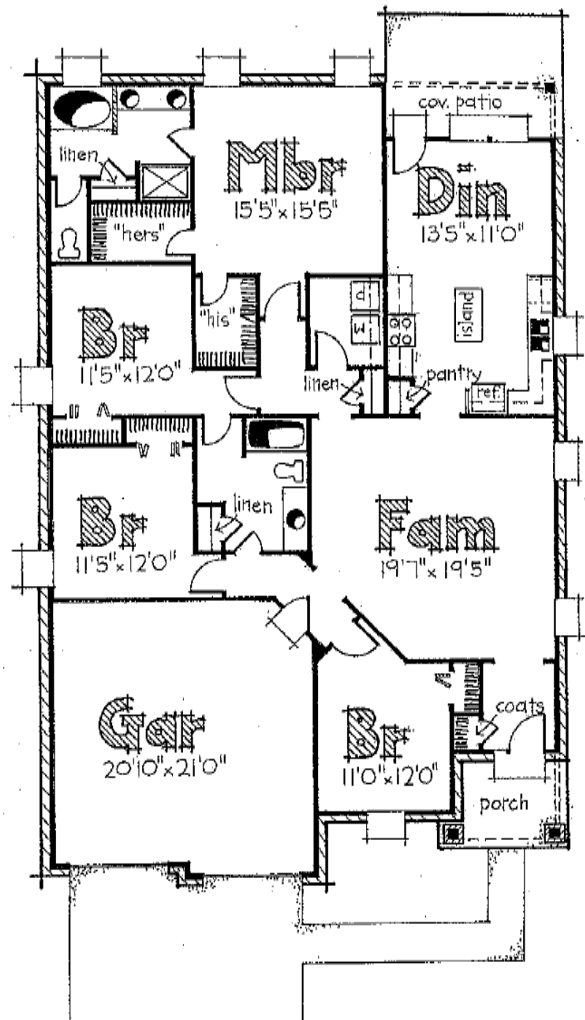

Custom Options

- Floor Level Stacked Stone Gas Fireplace
- Gas Drop to House
- Premium Lot

Information believed to be accurate but not warranted. All features, designs and specifications are subject to change without notice. For informational purposes only. Not part of a legal contract. 3/31/10

Phone: (256) 851-1557 www.markharrishomes.com