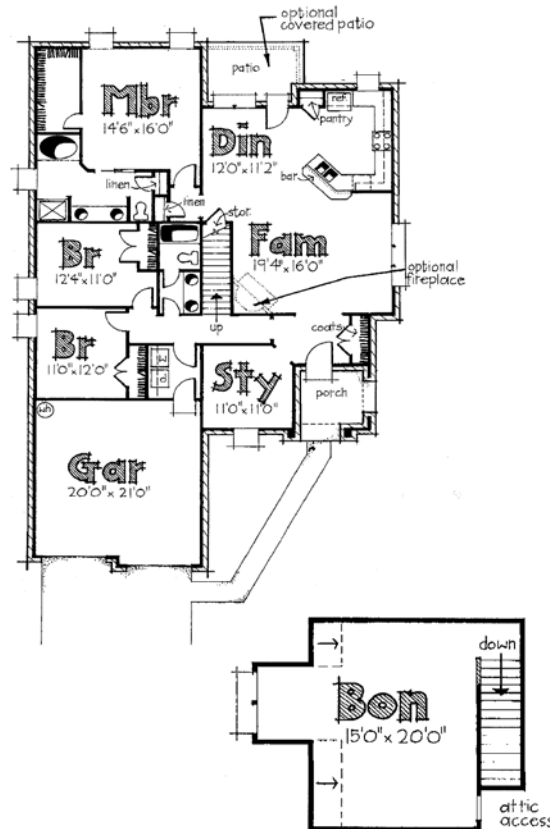

***“Somerset”***  
*With Bonus*  
**MODEL HOME**

**Signature Features**

- Crown Molding in Foyer, Family, Master Bedroom
- Ceramic Tile Flooring in Kitchen, Dining, Laundry and Baths
- Hardwood Flooring in Foyer
- 5 ¼” Base and 3 ¼” Trim
- Frigidaire Stainless Steel Appliances
- Slide in Range/Oven with Microwave Above
- Garbage Disposal
- Dishwasher
- Custom Cabinets by Wellborn Forest
- Cultured Marble Vanity Tops in Baths
- Culture Marble Whirlpool in Master Bath
- Delta Leland Style Faucets
- Full Sod Yard
- Low-E Insulated Energy Efficient Windows with Tilt Sash
- Decorative Wrought Iron Mail Box and Post
- Architectural Shingles
- Cat-5 and RG-6 Cable
- 2-10 Home Buyers Warranty

**Custom Options**

- Stacked Stone Gas Fireplace with Fir Level Hearth
- Gutters and Downspouts
- Hardwood in Kitchen, Dining Room, Family, and Study
- Full Yard Irrigation System
- Under Cabinet Lighting
- Diagonal Tumbled Stone Backsplash
- Trey Ceiling in Master Bedroom
- Rear Covered Porch
- Security System
- Faux Wood Blinds
- Gas Heat
- Laundry Room Cabinets –Franklin Recessed Panel with Smoke Glaze