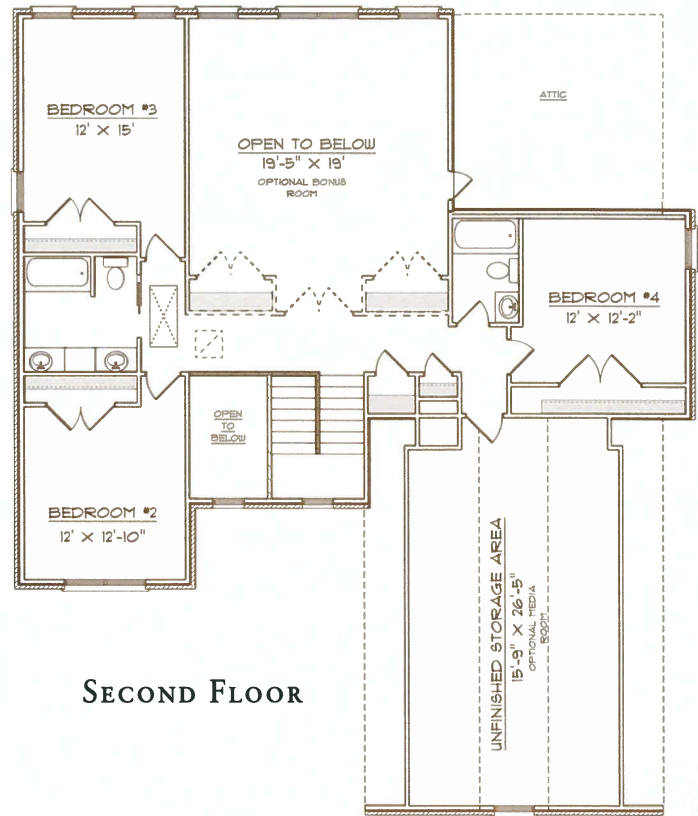

# HOME *plans*

## “Anna”

2792 Sq. Ft.

3235 Sq. Ft. BONUS

Call Today. 256.361.9563

*Why settle?*

MarkHarrisHomes.com