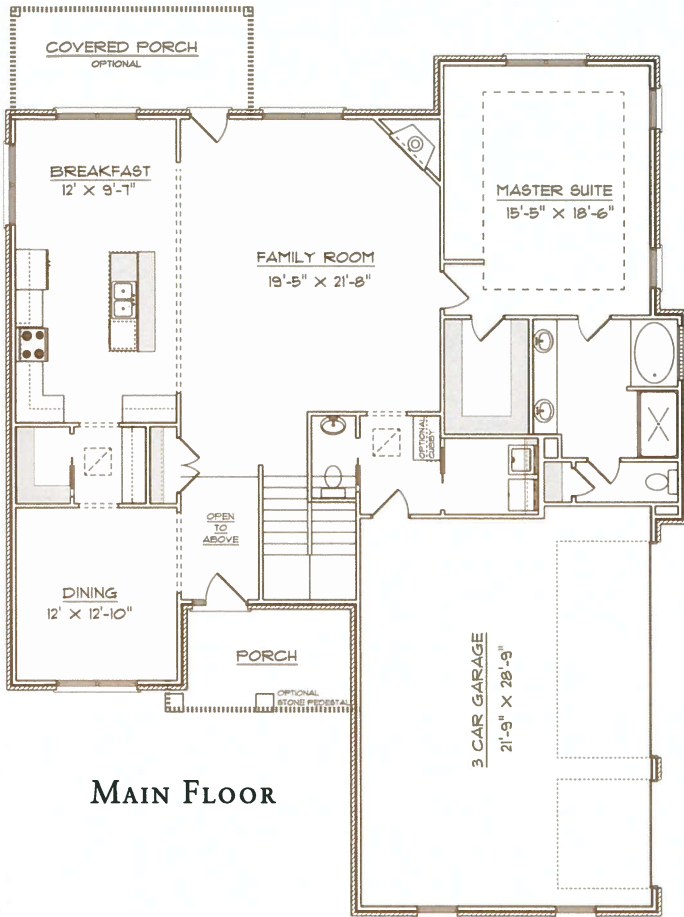

# HOME *plans*

## “Anna”

2792 Sq. Ft.

3235 Sq. Ft. BONUS

Call Today. 256.361.9563

*Why settle?*

MarkHarrisHomes.com