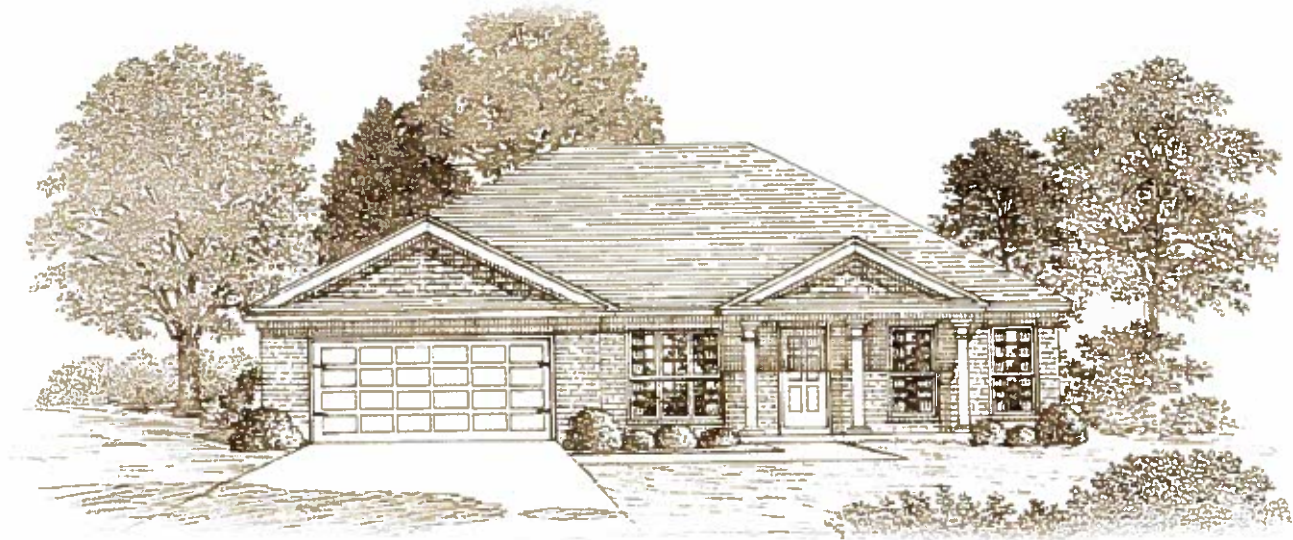

HOME *plans*

“Barrett”
1997 Sq. Ft.

ELEVATION A

ELEVATION B

Call Today. 256.361.9563

High Performance Builder
MarkHarrisHomes.com

HOME *plans*

"Barrett"
1997 SQ. FT.

Call Today. 256.361.9563

High Performance Builder
MarkHarrisHomes.com

HOME *plans*

"Barrett"

W/BONUS AND BATH
2488 SQ. FT.

OPTIONAL FIREPLACE

Call Today. 256.361.9563

High Performance Builder
MarkHarrisHomes.com