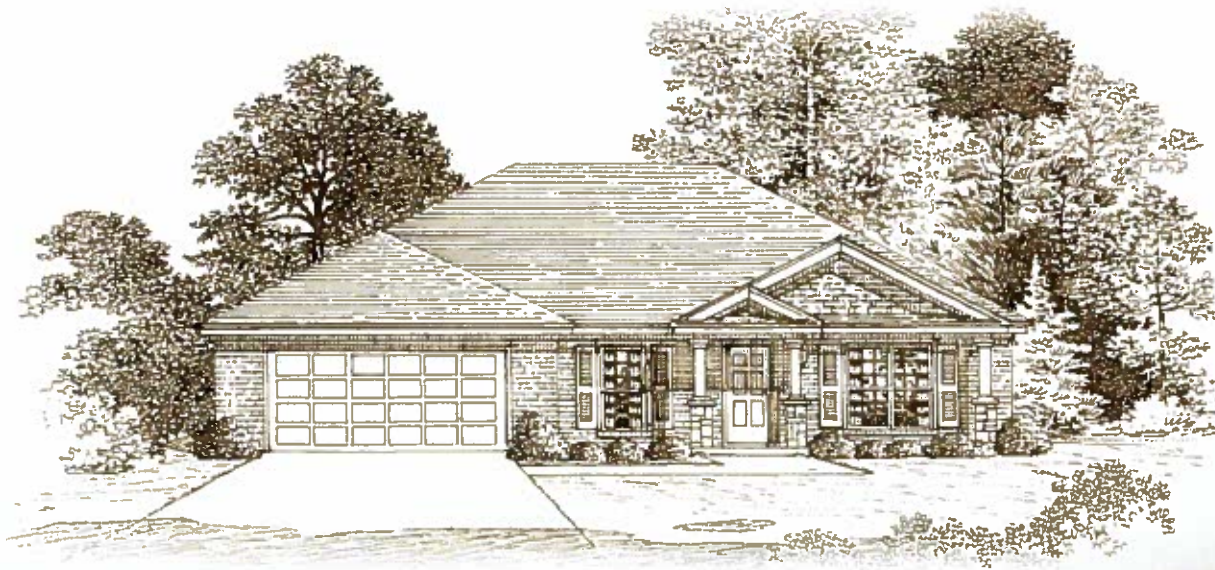

HOME *plans*

“Barrett”
1997 Sq. Ft.

ELEVATION A

ELEVATION B

Call Today. 256.361.9563

High Performance Builder
MarkHarrisHomes.com

HOME *plans*

"Barrett"
1997 SQ. FT.

Call Today. 256.361.9563

High Performance Builder
MarkHarrisHomes.com

HOME *plans*

"Barrett"

W/BONUS AND BATH
2488 SQ. FT.

OPTIONAL FIREPLACE

Call Today. 256.361.9563

High Performance Builder
MarkHarrisHomes.com