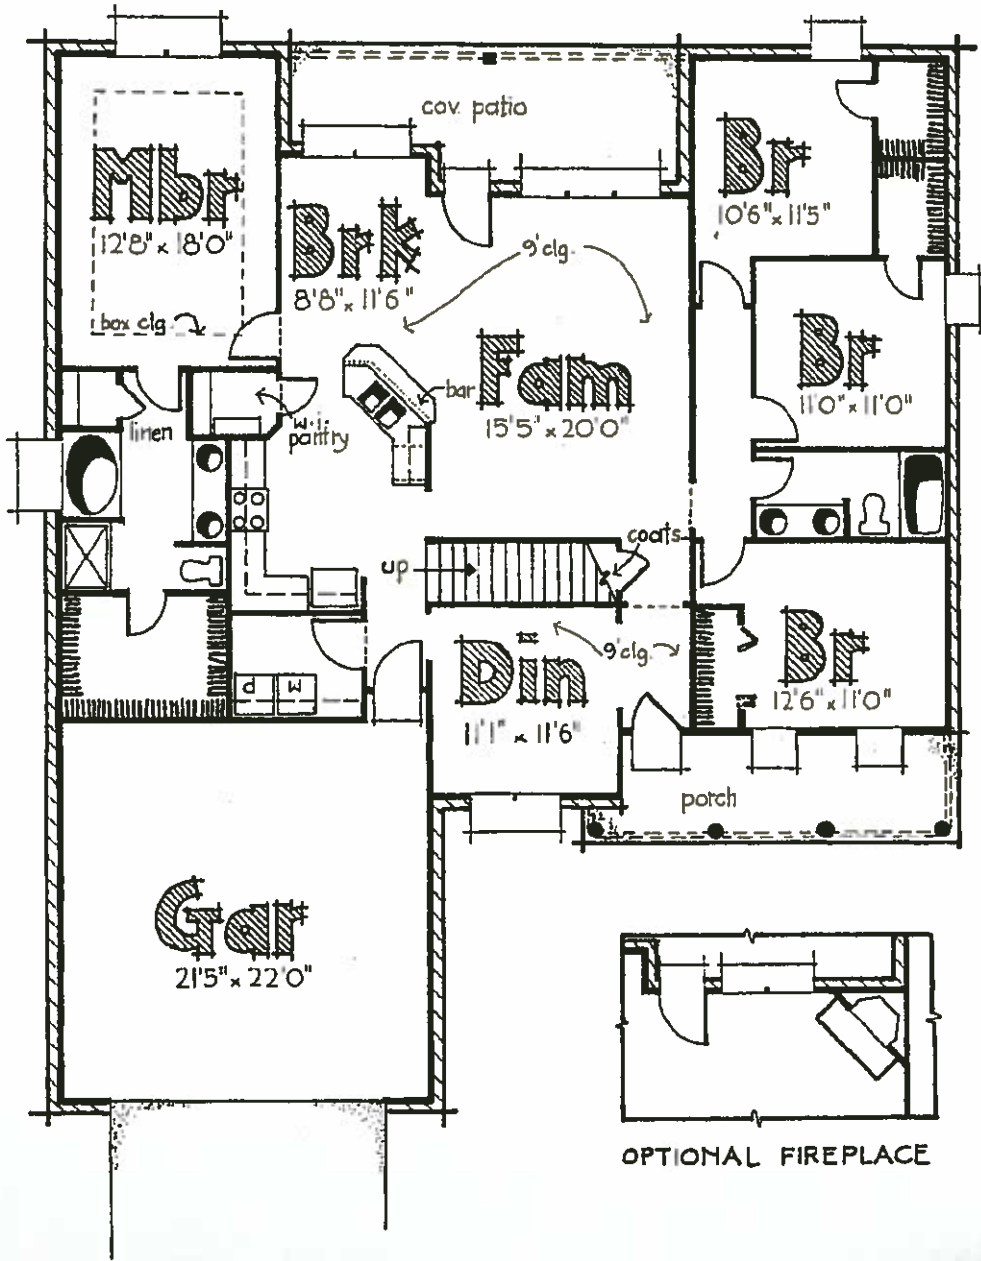

Call Today. 256.361.9563

High Performance Builder
MarkHarrisHomes.com

HOME *plans*

"Barrett"

W/BONUS AND BATH
2488 SQ. FT.

OPTIONAL FIREPLACE

Call Today. 256.361.9563

High Performance Builder
MarkHarrisHomes.com