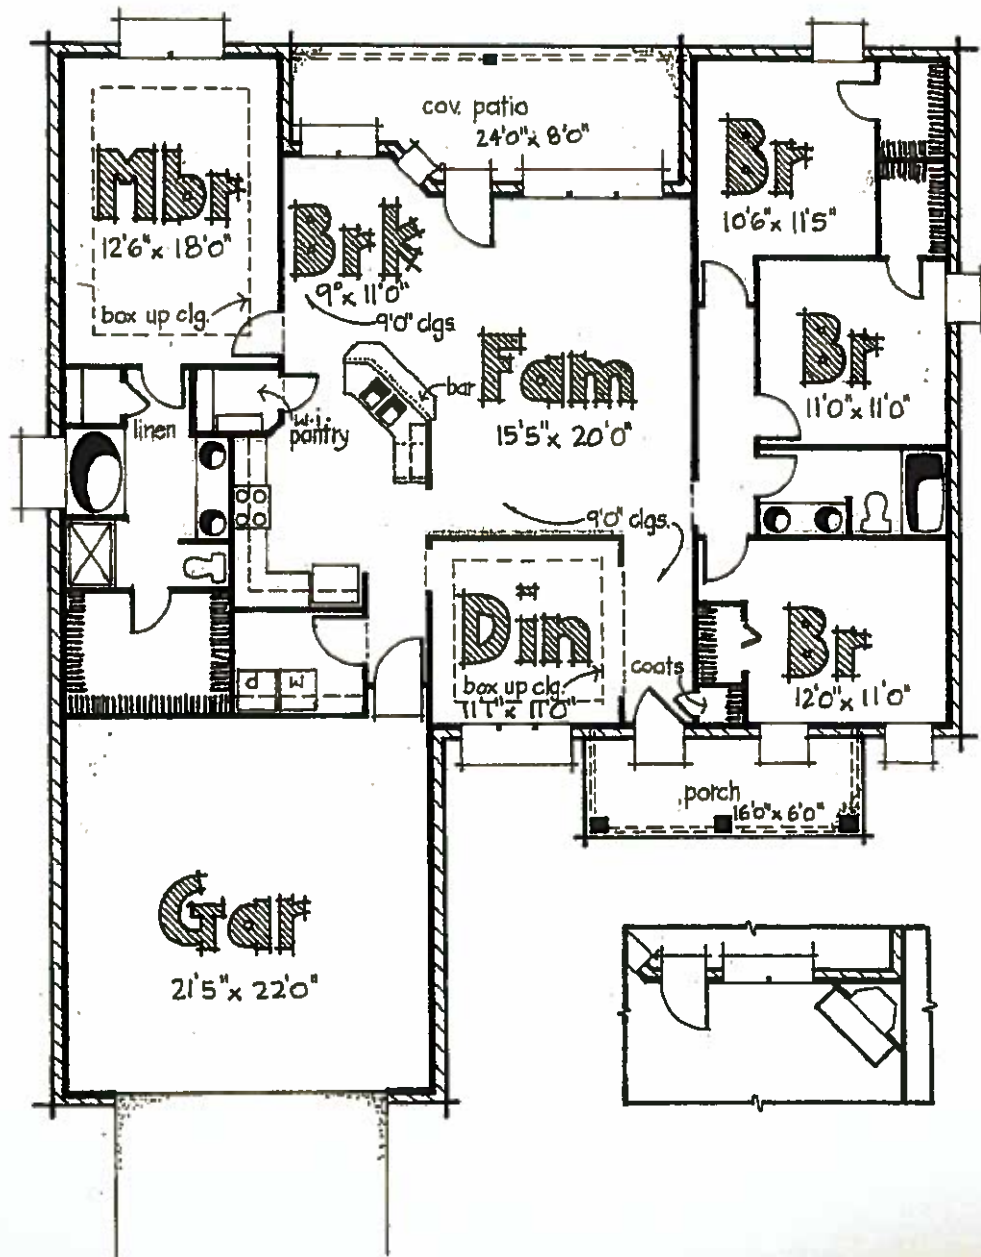

HOME *plans*

“Barrett”
1997 Sq. Ft.

ELEVATION A

ELEVATION B

Call Today. 256.361.9563

High Performance Builder
MarkHarrisHomes.com

HOME *plans*

"Barrett"
1997 SQ. FT.

Call Today. 256.361.9563

High Performance Builder
MarkHarrisHomes.com

HOME *plans*

"Barrett"

W/BONUS AND BATH
2488 SQ. FT.

OPTIONAL FIREPLACE

Call Today. 256.361.9563

High Performance Builder
MarkHarrisHomes.com