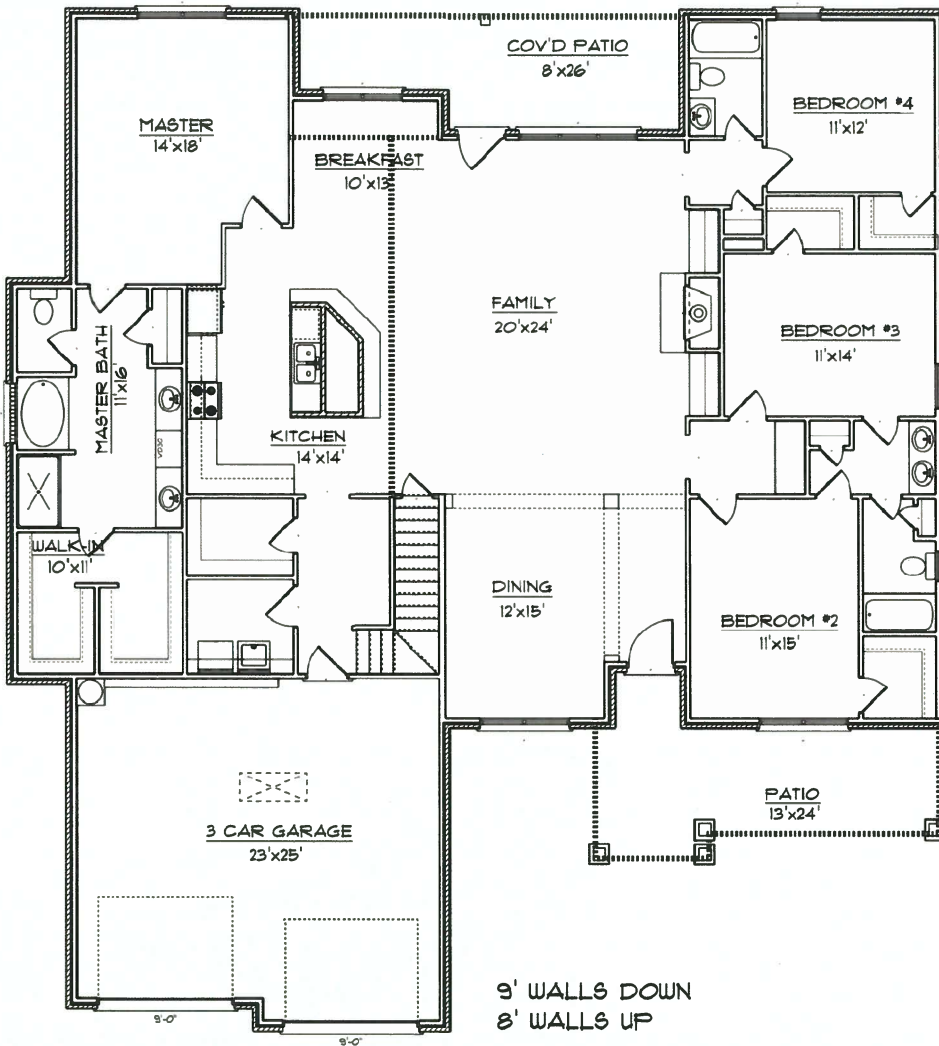

HOME *plans*

“Ella”

2627 SQ. FT.
w/BONUS - 3463 SQ. FT.

**BONUS ROOM
OPTION**

Call Today. 256.361.9563

High Performance Builder

MarkHarrisHomes.com