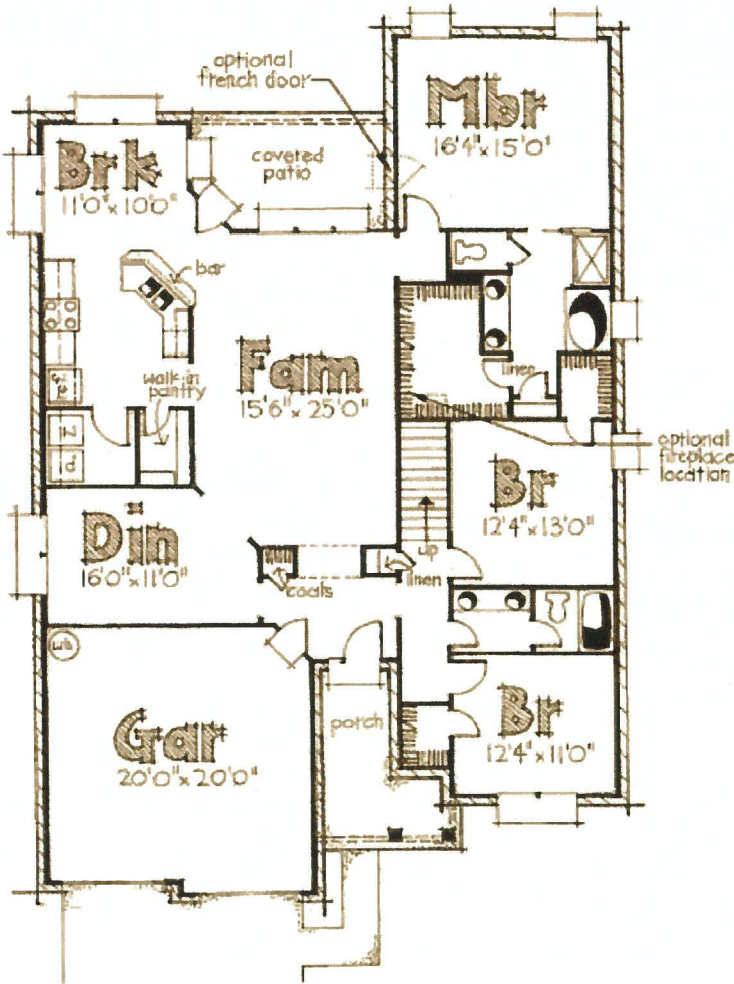

HOME *plans*

"Somerhill"

2568 SQ. FT.

Call Today. 256.361.9563

High Performance Builder

MarkHarrisHomes.com