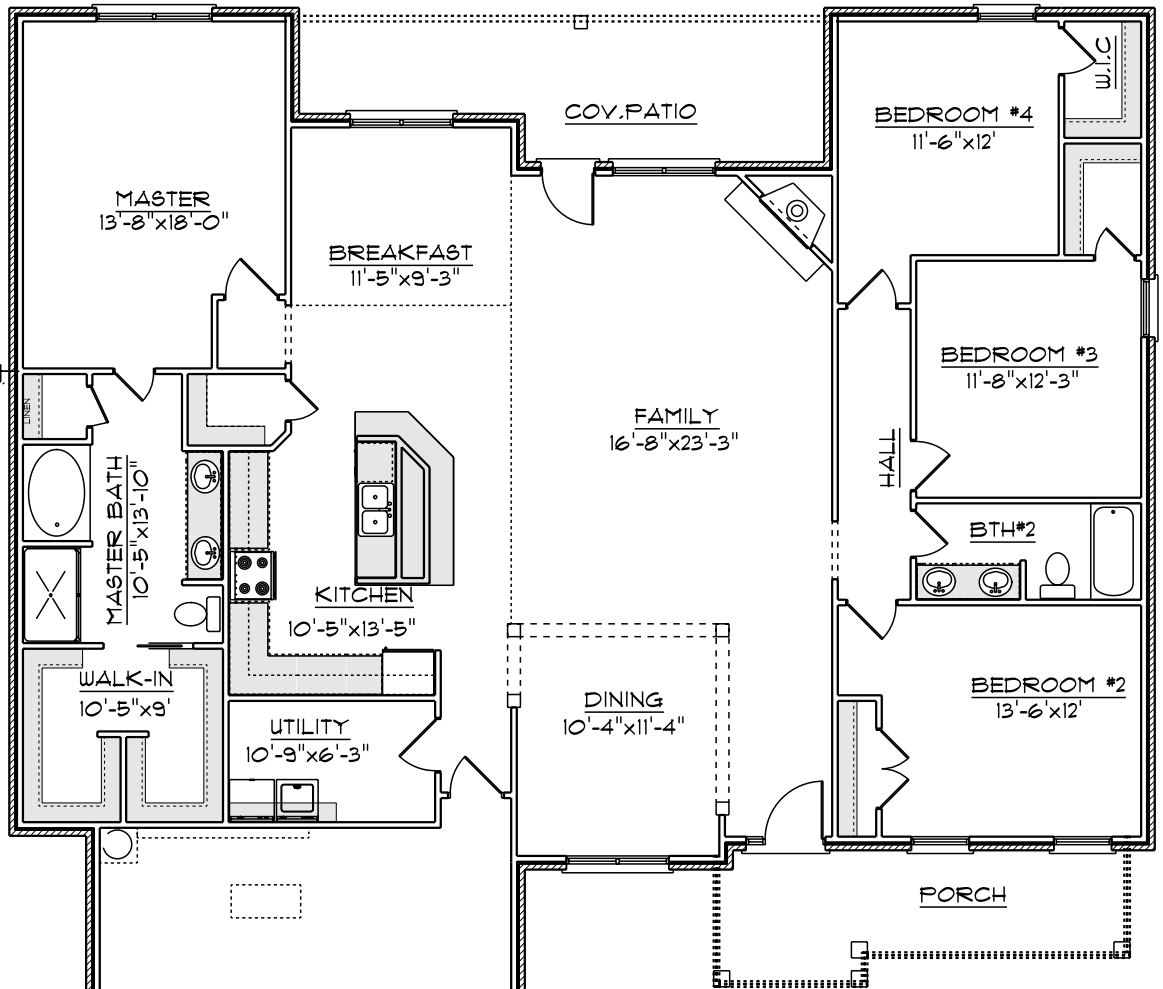

Mark Harris
Jones, LLC

RACHAEL

2,395 HEATED/COOLED
TO BRICK

2 CAR GARAGE
21'-5" x 23'-8"

DRAWN BY: MG

SCALE: AS NOTED

DATE: Wednesday, January 4, 2017