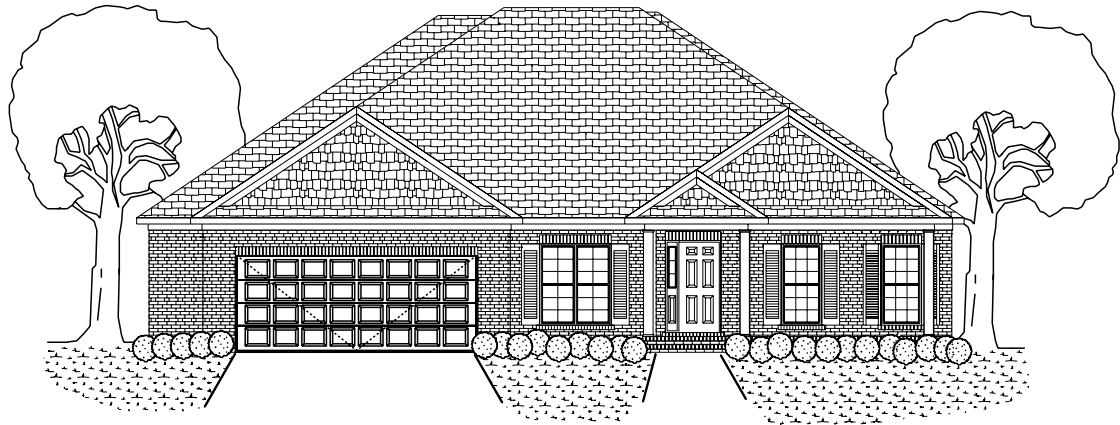

Mark Harris
Jones, LLC

RACHAEL

2,395 HEATED/COOLED
TO BRICK

2 CAR GARAGE
21'-5" x 23'-8"

DRAWN BY: MG

SCALE: AS NOTED

DATE: Wednesday, January 4, 2017